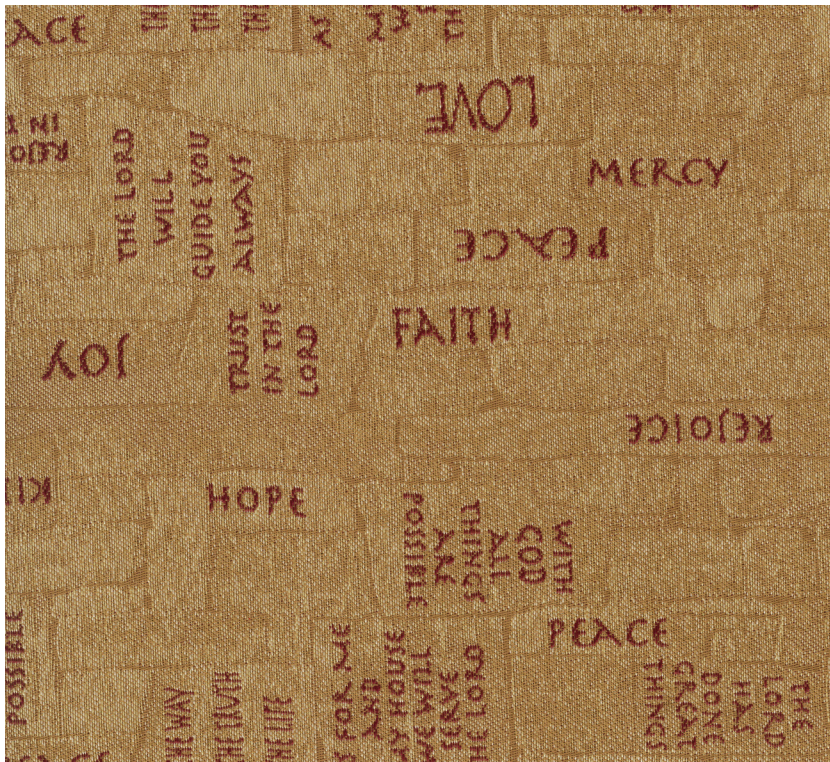

Please note that this version of the card is for digital representation only, The actual card has larger waterfall swatches and a large master sample overlay.

CHALIS (Master reduced for scale and repeat)

# Wisdom<sup>®</sup>

UPHOLSTERY FABRIC 5\*  
100% Polyester

TEMPLE

NILE

HONEST BLUE

TRUE BLUE

VESPER VIOLET

GROUNDED